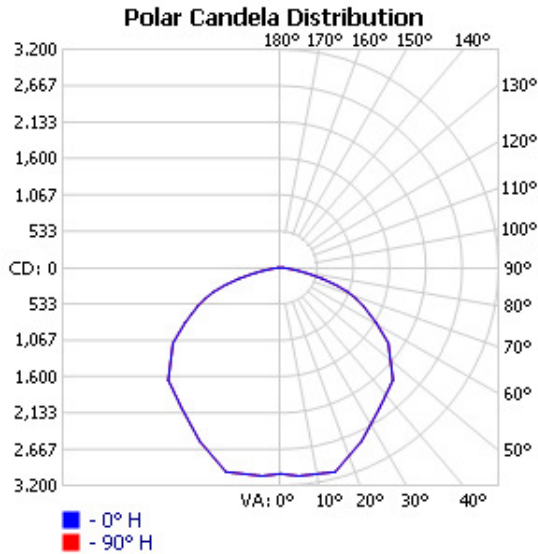

EMA6

EMA10

EMA14

EMARP

WM5

G G L - B W - 2 0 1

Medium Broadway Shoebox Fixture With Type V Reflector

Photometric Data 200w:

ZONAL LUMEN SUMMARY

Zone	Lumens	% Lamp	% Luminaire
0-30	2,474.6	13.7%	24.7%
0-40	4,081.8	22.7%	40.8%
0-60	7,674.9	42.6%	76.7%
60-90	2,328.8	12.9%	23.3%
70-100	872.6	4.8%	8.7%
90-120	0	0%	0%
0-90	10,003.7	55.6%	100%
90-180	0	0%	0%
0-180	10,003.7	55.6%	100%