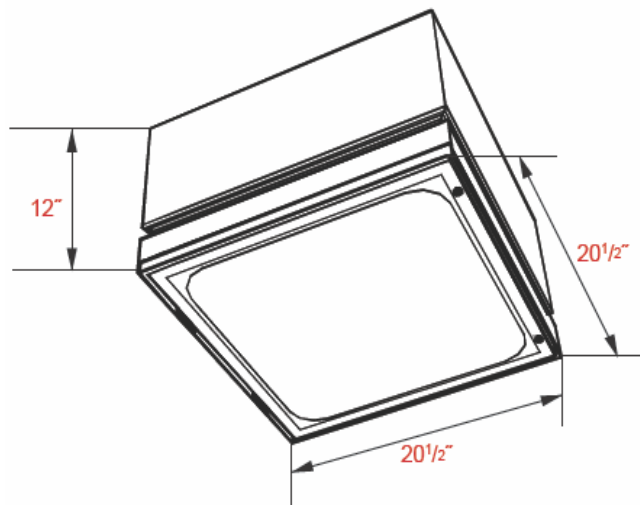

Listing & Ratings:

- ✓ CSA Listed for wet locations.

Twist-Lock Photocell & Receptacle Available:

- TL1 instant 120v (Field Installed)
- TL2 Instant 277v (field installed)
- TD1 Time-Delay 120v (Field Installed)
- TD2 Time-Delay 277v (Field Installed)

Custom colors available upon request.