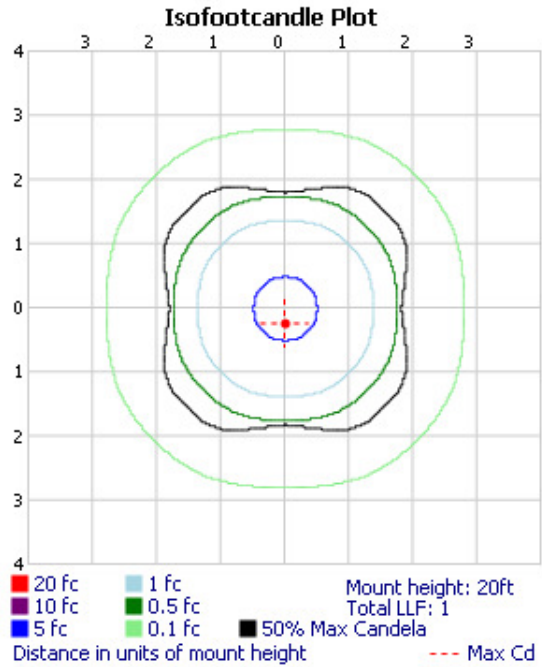

EMA6

EMA10

EMA14

EMARP

WM5

G G L - B W - 2 0 1

Medium Broadway Shoebox Fixture With Type V Reflector

Photometric Data 200w:

ZONAL LUMEN SUMMARY

Zone	Lumens	% Lamp	% Luminaire
0-30	2,474.6	13.7%	24.7%
0-40	4,081.8	22.7%	40.8%
0-60	7,674.9	42.6%	76.7%
60-90	2,328.8	12.9%	23.3%
70-100	872.6	4.8%	8.7%
90-120	0	0%	0%
0-90	10,003.7	55.6%	100%
90-180	0	0%	0%
0-180	10,003.7	55.6%	100%