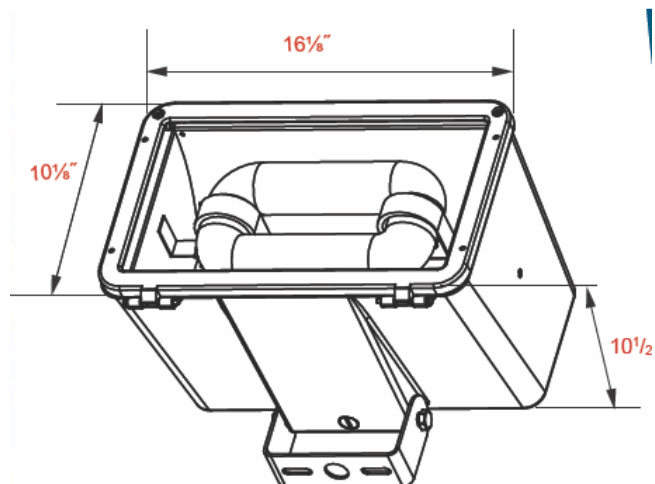

www.GetGreenLighting.com
Induction Lighting Provider
(614) 556-7118

G G L - F L - 6 5 1

Large Induction Flood Light Fixture

Housing:

- ✓ Die cast aluminum housing & hinged front frame
- ✓ 1/2" coin plugs with O-rings for conduit & photocell
- ✓ Textured architectural bronze powdercoat finish over a chromate conversion coating

Lens:

- ✓ Molded prismatic borosilicate glass lens

Reflector:

- ✓ Aluminum reflector

Mounting:

- ✓ Cast-in template for mounting directly over a 4" recessed outlet box, or use 1/2" surface conduit

Wattage:

- ✓ 40, 80 or 100w 5000K

Listing & Ratings:

- ✓ CSA Listed for wet locations.

Custom colors available upon request.