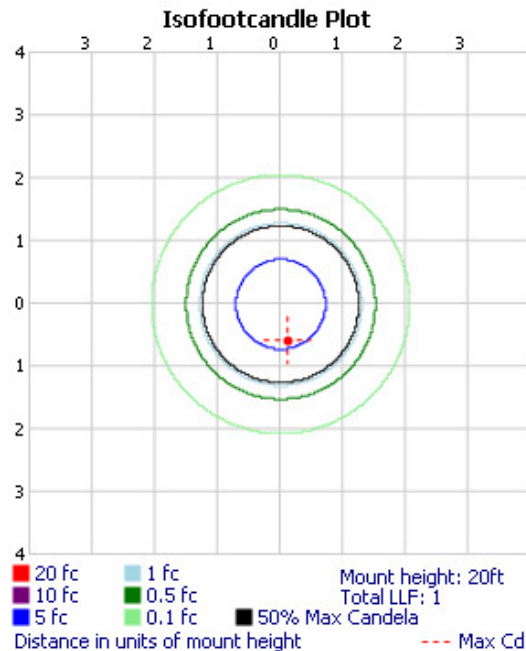

CPSC

HBGL22DBR

G G L - H B - 5 1 - I

Custom High Bay Fixture

Photometric Data 150w Acrylic Refractor:

Photometric Data 150w Faceted Aluminum Reflector:

G G L - H B - 5 1 - I

Custom High Bay Fixture

Photometric Data 200w Acrylic Refractor:

Photometric Data 200w Faceted Aluminum Reflector: