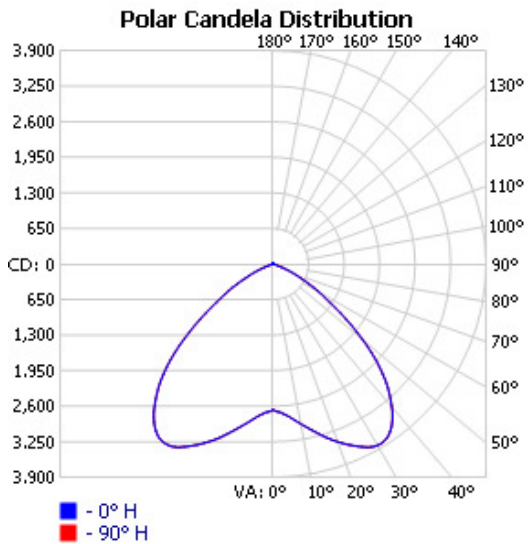

CPSC

HBGL22DBR

G G L - H B - 5 1 - I

Custom High Bay Fixture

Photometric Data 150w Acrylic Refractor:

Photometric Data 150w Faceted Aluminum Reflector:

G G L - H B - 5 1 - I

Custom High Bay Fixture

Photometric Data 200w Acrylic Refractor:

Photometric Data 200w Faceted Aluminum Reflector: