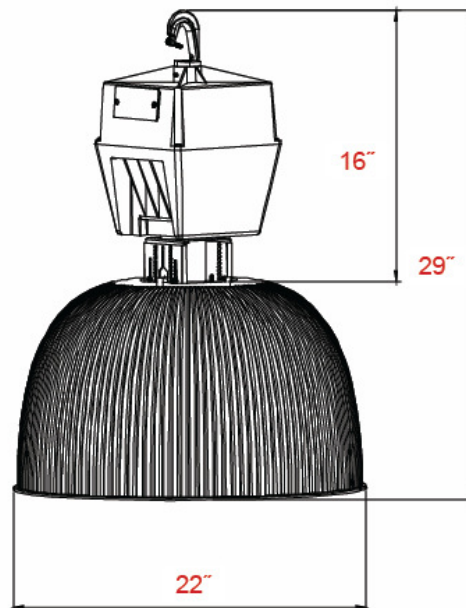

www.GetGreenLighting.com
Induction Lighting Provider
(614) 556-7118

G G L - H B - 5 1 - I

Custom High Bay Fixture

Housing:

- ✓ Die cast aluminum housing with external heat sinks for cooler operating temperatures for the Induction driver
- ✓ White powder coat finish over a chromate conversion coating

Lens:

- ✓ 22" prismatic acrylic refractor
- ✓ 22" aluminum reflector
- ✓ 22" Faceted aluminum reflector
- ✓ 26" high performance aluminum reflector.

** (Sold separately; required)

Mounting:

- ✓ Mount on 3/4" malleable hook

Wattage:

- ✓ 80,100, 120, 150, 200 or 300w, 5000K

Listing & Ratings:

- ✓ CSA Listed for dry locations.

Custom colors available upon request.