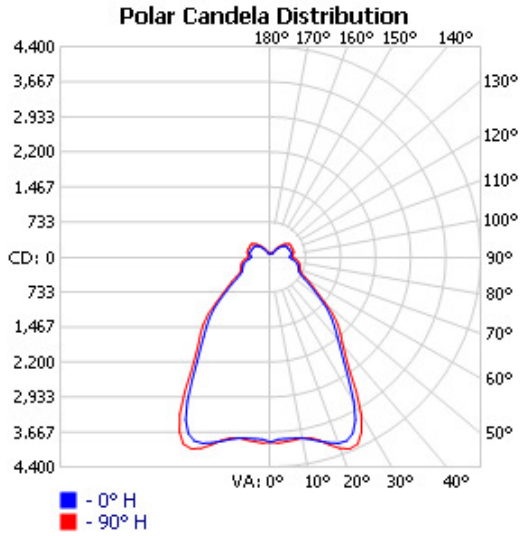

CPSC

HBGL22DBR

G G L - H B - 5 1 - I

Custom High Bay Fixture

Photometric Data 150w Acrylic Refractor:

Photometric Data 150w Faceted Aluminum Reflector:

G G L - H B - 5 1 - I

Custom High Bay Fixture

Photometric Data 200w Acrylic Refractor:

Photometric Data 200w Faceted Aluminum Reflector: