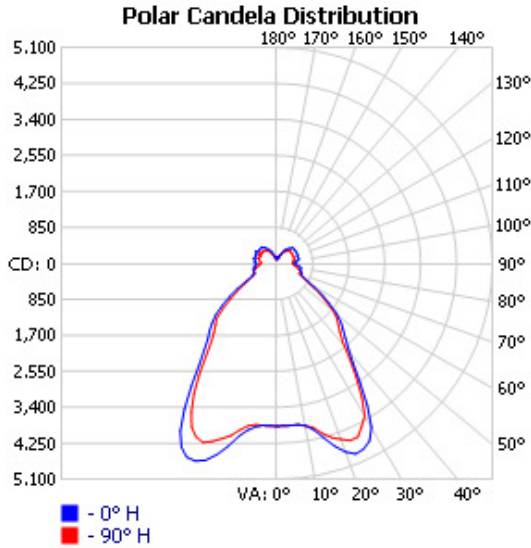

CPSC

HBGL22DBR

G G L - H B - 5 1 - I

Custom High Bay Fixture

Photometric Data 150w Acrylic Refractor:

Photometric Data 150w Faceted Aluminum Reflector:

G G L - H B - 5 1 - I

Custom High Bay Fixture

Photometric Data 200w Acrylic Refractor:

Photometric Data 200w Faceted Aluminum Reflector: