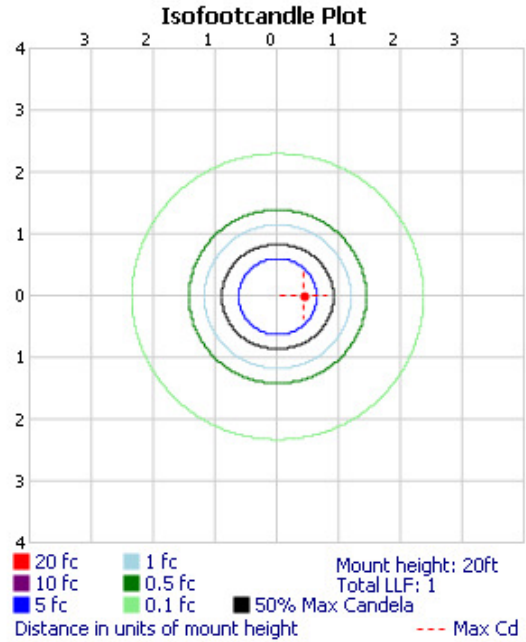

CPSC

HBGL22DBR

G G L - H B - 5 1 - I

Custom High Bay Fixture

Photometric Data 150w Acrylic Refractor: