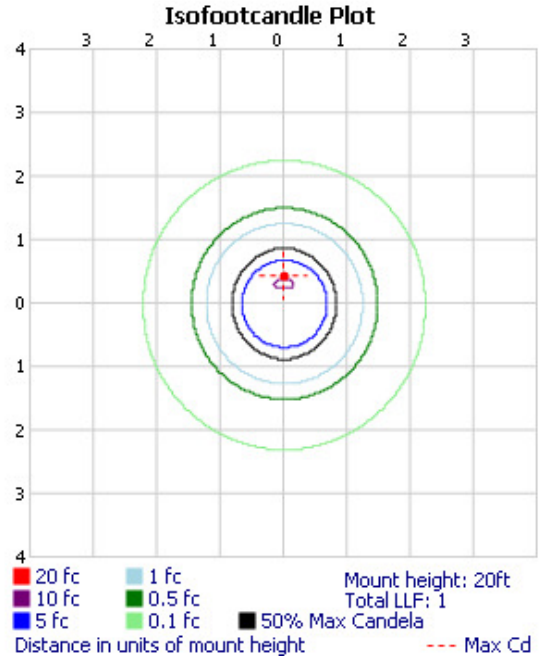

CPSC

HBGL22DBR

G G L - H B - 5 1 - I

Custom High Bay Fixture

Photometric Data 150w Acrylic Refractor:

Photometric Data 150w Faceted Aluminum Reflector:

G G L - H B - 5 1 - I

Custom High Bay Fixture

Photometric Data 200w Acrylic Refractor:

Photometric Data 200w Faceted Aluminum Reflector: