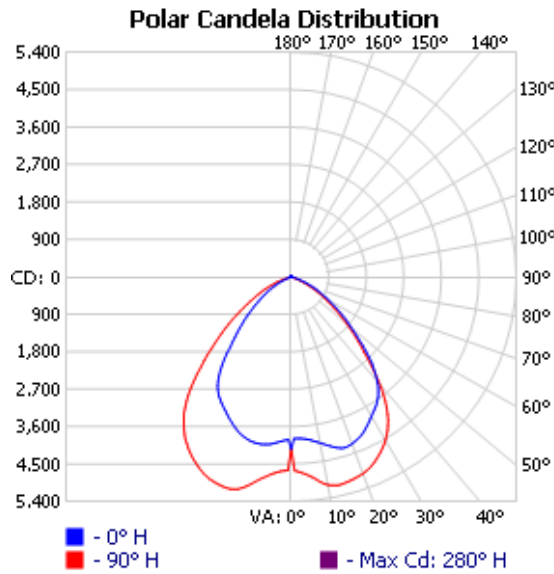

www.GetGreenLighting.com
Induction Lighting Provider
(614) 556-7118

G G L - L B - 4 2 - I

Custom High Bay Fixture

Catalog Number	Wattage	Voltage	Lamp	Ballast
GGL-LB-42-I-100-1205K*	100	120	Induction	Electronic
GGL-LB-42-I-100-2405K*	100	240	Induction	Electronic
GGL-LB-42-I-100-2775K*	100	277	Induction	Electronic
GGL-LB-42-I-120-1205K*	120	120	Induction	Electronic
GGL-LB-42-I-120-2405K*	120	240	Induction	Electronic
GGL-LB-42-I-120-2775K*	120	277	Induction	Electronic
GGL-LB-42-I-150-1205K*	150	120	Induction	Electronic
GGL-LB-42-I-150-2405K*	150	240	Induction	Electronic
GGL-LB-42-I-150-2775K*	150	277	Induction	Electronic
GGL-LB-42-I-200-1205K*	200	120	Induction	Electronic
GGL-LB-42-I-200-2405K*	200	240	Induction	Electronic
GGL-LB-42-I-200-2775K*	200	277	Induction	Electronic
GGL-LB-42-I-300-1205K*	300	120	Induction	Electronic
GGL-LB-42-I-300-2405K*	300	240	Induction	Electronic
GGL-LB-42-I-300-2775K*	300	277	Induction	Electronic

#Specify Optics: **C22**=Acrylic Refractor, **R22**=Spun Aluminum Reflector, **F22**=Faceted Aluminum Reflector

Options	
Catalog Number	Description
HB11AR22	22" Reflector. For white reflector add "W"
HBARF22	22" Faceted Reflector
HBARF22GL	22" Hinged Glass lens for the AR22 reflector only
SP50AR2	26" High performance aluminum reflector
HBGL22	22" Flat Glass
HBCBEZ22	22" E-Z Fit Clamp Band
HB11CO22	Collar for 22" Acrylic Refractors, White
CPSPR	Swivel Pendant Mount-Round. For angled or straight ceilings, fits 3/4" conduit, includes reducing bushing to 1/2" & set screw
CPSPS	Swivel Pendant Mount-Square. For angled or straight ceilings, fits 3/4" conduit, includes reducing bushing to 1/2" & set screw
CPMH1	Malleable Hook with 3/4" NPT Threads
CPCS1633	3' 16/3 600V STW cord, one end stripped out
HBAB1	Accessory bracket for HB11WG & HB11
CPDR318*	3/4" Down rod 18"
CPDR336*	3/4" Down rod 36"

Specify Color: **GR**=Gray, **WH**=White

GGL-LB-42-I

Custom High Bay Fixture

Photometric Data 150w Spun Aluminum Reflector: