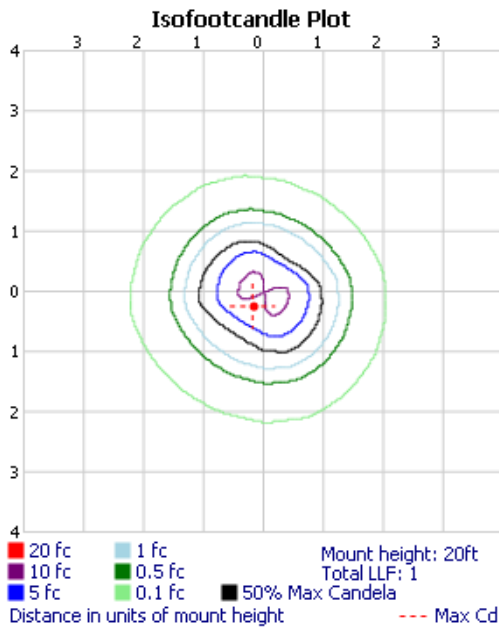

www.GetGreenLighting.com
Induction Lighting Provider
(614) 556-7118

G G L - L B - 4 2 - I

Custom High Bay Fixture

Catalog Number	Wattage	Voltage	Lamp	Ballast
GGL-LB-42-I-100-1205K*	100	120	Induction	Electronic
GGL-LB-42-I-100-2405K*	100	240	Induction	Electronic
GGL-LB-42-I-100-2775K*	100	277	Induction	Electronic
GGL-LB-42-I-120-1205K*	120	120	Induction	Electronic
GGL-LB-42-I-120-2405K*	120	240	Induction	Electronic
GGL-LB-42-I-120-2775K*	120	277	Induction	Electronic
GGL-LB-42-I-150-1205K*	150	120	Induction	Electronic
GGL-LB-42-I-150-2405K*	150	240	Induction	Electronic
GGL-LB-42-I-150-2775K*	150	277	Induction	Electronic
GGL-LB-42-I-200-1205K*	200	120	Induction	Electronic
GGL-LB-42-I-200-2405K*	200	240	Induction	Electronic
GGL-LB-42-I-200-2775K*	200	277	Induction	Electronic
GGL-LB-42-I-300-1205K*	300	120	Induction	Electronic
GGL-LB-42-I-300-2405K*	300	240	Induction	Electronic
GGL-LB-42-I-300-2775K*	300	277	Induction	Electronic

#Specify Optics: **C22**=Acrylic Refractor, **R22**=Spun Aluminum Reflector, **F22**=Faceted Aluminum Reflector

Options	
Catalog Number	Description
HB11AR22	22" Reflector. For white reflector add "W"
HBARF22	22" Faceted Reflector
HBARF22GL	22" Hinged Glass lens for the AR22 reflector only
SP50AR2	26" High performance aluminum reflector
HBGL22	22" Flat Glass
HBCBEZ22	22" E-Z Fit Clamp Band
HB11CO22	Collar for 22" Acrylic Refractors, White
CPSPR	Swivel Pendant Mount-Round. For angled or straight ceilings, fits 3/4" conduit, includes reducing bushing to 1/2" & set screw
CPSPS	Swivel Pendant Mount-Square. For angled or straight ceilings, fits 3/4" conduit, includes reducing bushing to 1/2" & set screw
CPMH1	Malleable Hook with 3/4" NPT Threads
CPCS1633	3' 16/3 600V STW cord, one end stripped out
HBAB1	Accessory bracket for HB11WG & HB11
CPDR318*	3/4" Down rod 18"
CPDR336*	3/4" Down rod 36"

Specify Color: **GR**=Gray, **WH**=White

GGL-LB-42-I

Custom High Bay Fixture

Photometric Data 150w Spun Aluminum Reflector: