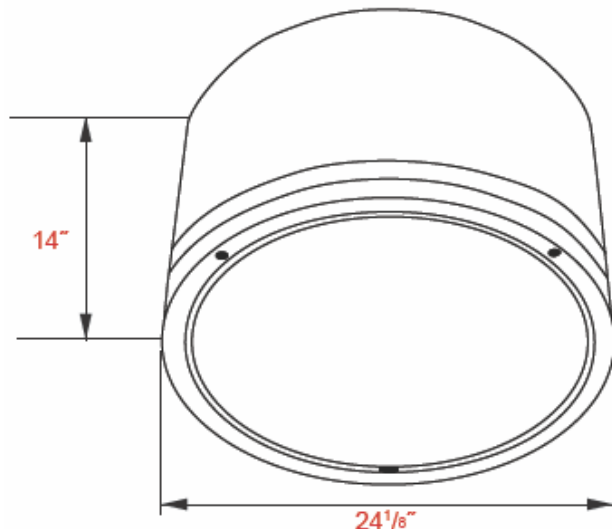

Listing & Ratings:

- ✓ CSA Listed for wet locations.

Twist-Lock Photocell & Receptacle Available:

- TL1 instant 120v (Field Installed)
- TL2 Instant 277v (field installed)
- TD1 Time-Delay 120v (Field Installed)
- TD2 Time-Delay 277v (Field Installed)

Custom colors available upon request.