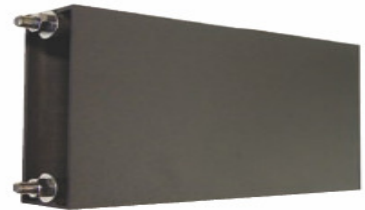

Custom colors available upon request.

www.GetGreenLighting.com
 Induction Lighting Provider
 (614) 556-7118

G G L - M D - 3 0 1

Madison Style Induction Shoebox Fixture

Catalog Number	Wattage	Voltage	Lamp	Ballast
GGL-MD-301-80-1205K*	80	120	Induction	Electronic
GGL-MD301-80-2405K*	80	240	Induction	Electronic
GGL-MD-301-80-2775K*	80	277	Induction	Electronic
GGL-MD-301-100-1205K*	100	120	Induction	Electronic
GGL-MD-301-100-2405K*	100	240	Induction	Electronic
GGL-MD-301-100-2775K*	100	277	Induction	Electronic
GGL-MD-301-120-1205K*	120	120	Induction	Electronic
GGL-MD-301-120-2405K*	120	240	Induction	Electronic
GGL-MD-301-120-2775K*	120	277	Induction	Electronic
GGL-MD-301-150-1205K*	150	120	Induction	Electronic
GGL-MD-301-150-2405K*	150	240	Induction	Electronic
GGL-MD-301-150-2775K*	150	277	Induction	Electronic
GGL-MD-301-200-1205K*	200	120	Induction	Electronic
GGL-MD-301-200-2405K*	200	240	Induction	Electronic
GGL-MD-301-200-2775K*	200	277	Induction	Electronic

*Specify optional mounting: **A10R** = 10"

EMA10R

Mounting Options	
Catalog Number	Description
EMA10R	Extruded aluminum mounting arm textured bronze finish 6" X 2" X 10"L, includes hardware. 5" On center drill pattern.
EMARP	Round pole adapter for extruded mounting arms, Aluminum with textured bronze finish.
WM5	Wall mount adaptor for extruded mounting arms. Aluminum with textured bronze finish.