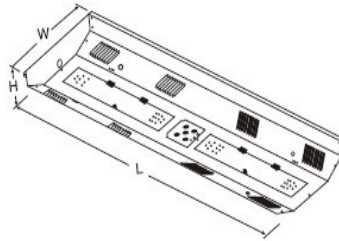

Ballast Meets CEE standards for High Performance T8 System

Fluorescent High Bay Fixtures		
	Fluorescent T5	
	4 Lamp T5- mirror reflector with lamps	\$85.00
	4 Lamp T5- mirror reflector without lamps	\$80.00
	6 Lamp T5- mirror reflector with lamps	\$100.00
	6 Lamp T5- mirror reflector without lamps	\$95.00
	Fluorescent T8	
	4 Lamp T8- mirror reflector with lamps	\$75.00
	4 Lamp T8- mirror reflector without lamps	\$72.00
	6 Lamp T8- mirror reflector with lamps	\$85.00
	6 Lamp T8- mirror reflector without lamps	\$80.00
	Fluorescent T5 & T8 Wire Guard	
	Wrap around wire guard	\$11.50
	Fluorescent High Bay T5 & T8 With Lens	
	Decorative lens with hinged housing.	\$15.00
	Twist Lock Power Cords	
	Power Cord Nema L5-15 120v twist lock plug 6 ft	\$7.50
	Power Cord Nema L6-15 250v twist lock plug 6 ft	\$7.50
	Power Cord Nema L7-15 277v twist lock plug 6 ft	\$7.50
	Power Cord Nema L5-15 120v twist lock plug. 10 ft	\$8.50
	Power Cord Nema L6-15 250v twist lock plug 10 ft	\$8.50
	Power Cord Nema L7-15 277v twist lock plug 10 ft	\$8.50
Power Cord installation charge per fixture (optional)	\$2.50	
	High Bay Occupancy Sensor	
	High-Bay Fixture Mount Occupancy Sensor, 360 and Aisle way. (Leviton OSFHU-ITW)	\$35.00
	High Bay offset adaptor 3 position white bracket	\$5.00

Mounting Hardware	
	5 ft Adjustable loop Gripple suspension cable (use with V-hanger) \$2.75
	10 ft Adjustable loop Gripple suspension cable (use with V-hanger) \$3.80
	15 ft Adjustable loop Gripple suspension cable (use with V-hanger) \$5.65
	5 ft Adjustable Y- Gripple suspension cable \$4.50
	10 ft Adjustable Y- Gripple suspension cable \$5.65
	15 ft Adjustable Y- Gripple suspension cable \$7.00
	V-Style Hanger 50¢