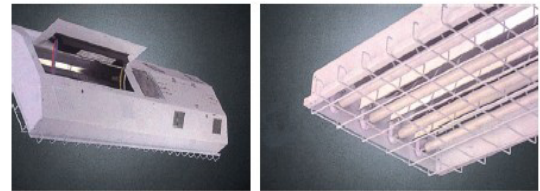

Ballast Meets CEE standards for High Performance T8 System

Fluorescent High Bay Fixtures		
	Fluorescent T5	
	4 Lamp T5- mirror reflector with lamps	\$85.00
	4 Lamp T5- mirror reflector without lamps	\$80.00
	6 Lamp T5- mirror reflector with lamps	\$100.00
	6 Lamp T5- mirror reflector without lamps	\$95.00
	Fluorescent T8	
	4 Lamp T8- mirror reflector with lamps	\$75.00
	4 Lamp T8- mirror reflector without lamps	\$72.00
	6 Lamp T8- mirror reflector with lamps	\$85.00
	6 Lamp T8- mirror reflector without lamps	\$80.00
	Fluorescent T5 & T8 Wire Guard	
	Wrap around wire guard	\$11.50
	Fluorescent High Bay T5 & T8 With Lens	
	Decorative lens with hinged housing.	\$15.00
	Twist Lock Power Cords	
	Power Cord Nema L5-15 120v twist lock plug 6 ft	\$7.50
	Power Cord Nema L6-15 250v twist lock plug 6 ft	\$7.50
	Power Cord Nema L7-15 277v twist lock plug 6 ft	\$7.50
	Power Cord Nema L5-15 120v twist lock plug. 10 ft	\$8.50
	Power Cord Nema L6-15 250v twist lock plug 10 ft	\$8.50
	Power Cord Nema L7-15 277v twist lock plug 10 ft	\$8.50
Power Cord installation charge per fixture (optional)	\$2.50	
	High Bay Occupancy Sensor	
	High-Bay Fixture Mount Occupancy Sensor, 360 and Aisle way. (Leviton OSFHU-ITW)	\$35.00
	High Bay offset adaptor 3 position white bracket	\$5.00

Mounting Hardware	
	5 ft Adjustable loop Gripple suspension cable (use with V-hanger) \$2.75
	10 ft Adjustable loop Gripple suspension cable (use with V-hanger) \$3.80
	15 ft Adjustable loop Gripple suspension cable (use with V-hanger) \$5.65
	5 ft Adjustable Y- Gripple suspension cable \$4.50
	10 ft Adjustable Y- Gripple suspension cable \$5.65
	15 ft Adjustable Y- Gripple suspension cable \$7.00
	V-Style Hanger 50¢