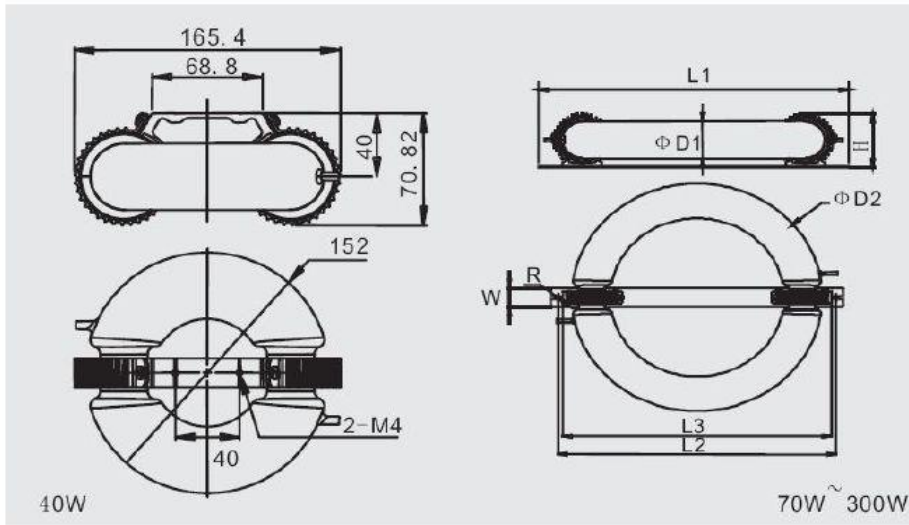

GGL Lamp Specs

RD Induction Lamp Dimensions

Wattage W	Voltage (VAC)	Current (A)	Frequency	THD	Power Factor	Input Power (W)	Case Temperature °C
70	120-277	0.62-0.27	50/60	≤10%	≥0.95	74	< 65
100		0.88-0.41				105	
150		1.11-0.48				158	
200		1.33-0.63				210	
250		1.76-0.8				263	
300		2.19-1.05				315	

Unit: inch

Wattage	Dim	70W	100w	150w	200w	250w	300w
Bracket Length	L1	9.45	10.63	14.09	16.5	17.17	19.69
Mounting Holes Spacing	L2	8.86	10.04	13.5	15.91	16.38	18.9
Couple Wiring Spacing	L3	7.85	9.42	12.53	14.93	15.83	18.35
Tube Diameter	D1	2.13	2.13	2.13	2.13	2.28	2.28
Lamp height	H	3.09	3.09	3.09	3.09	3.09	3.09
Bracket Width	W	1.18	1.18	1.18	1.18	1.18	1.57
Lamp Width	D2	7.09	8.54	11.57	13.94	14.84	17.36
Mounting Hole Radius	R	0.1	0.1	0.1	0.1	0.1	0.1

www.GetGreenLighting.com
 Induction Lighting Provider
 (614) 556-7118

G G L Ballast Specs

Induction Ballast Dimensions

70w-200w Profiled Aluminium Ballast

250w- 300w Die Casting Aluminium Ballast

Wattage	L1	L2	L3	W1	W2	R	H1
70W	6.19	6.63	6.98	2.38	4.11	0.1	1.89
100W	6.19	6.63	6.98	2.38	4.11	0.1	1.89
150W	7.44	7.91	8.39	2.76	4.72	0.1	2.09
200W	7.44	7.91	8.39	2.76	4.72	0.1	2.09
250W	5.91	12.56		6.67	7.46		2.97
300W	5.91	12.56		6.67	7.46		2.97