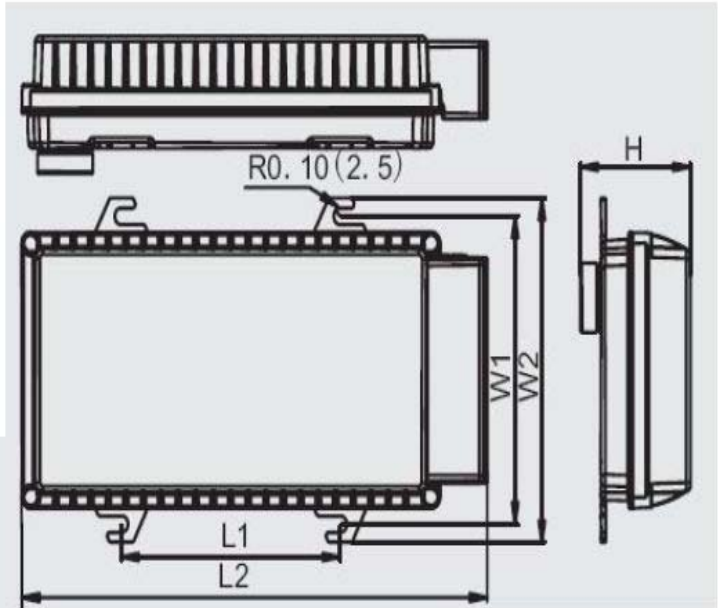

GGL Lamp Specs

RD Induction Lamp Dimensions

Wattage W	Voltage (VAC)	Current (A)	Frequency	THD	Power Factor	Input Power (W)	Case Temperature °C
70	120-277	0.62-0.27	50/60	≤10%	≥0.95	74	< 65
100		0.88-0.41				105	
150		1.11-0.48				158	
200		1.33-0.63				210	
250		1.76-0.8				263	
300		2.19-1.05				315	

Unit: inch

Wattage	Dim	70W	100w	150w	200w	250w	300w
Bracket Length	L1	9.45	10.63	14.09	16.5	17.17	19.69
Mounting Holes Spacing	L2	8.86	10.04	13.5	15.91	16.38	18.9
Couple Wiring Spacing	L3	7.85	9.42	12.53	14.93	15.83	18.35
Tube Diameter	D1	2.13	2.13	2.13	2.13	2.28	2.28
Lamp height	H	3.09	3.09	3.09	3.09	3.09	3.09
Bracket Width	W	1.18	1.18	1.18	1.18	1.18	1.57
Lamp Width	D2	7.09	8.54	11.57	13.94	14.84	17.36
Mounting Hole Radius	R	0.1	0.1	0.1	0.1	0.1	0.1

www.GetGreenLighting.com
 Induction Lighting Provider
 (614) 556-7118

G G L Ballast Specs

Induction Ballast Dimensions

70w-200w Profiled Aluminium Ballast

250w- 300w Die Casting Aluminium Ballast

Wattage	L1	L2	L3	W1	W2	R	H1
70W	6.19	6.63	6.98	2.38	4.11	0.1	1.89
100W	6.19	6.63	6.98	2.38	4.11	0.1	1.89
150W	7.44	7.91	8.39	2.76	4.72	0.1	2.09
200W	7.44	7.91	8.39	2.76	4.72	0.1	2.09
250W	5.91	12.56		6.67	7.46		2.97
300W	5.91	12.56		6.67	7.46		2.97