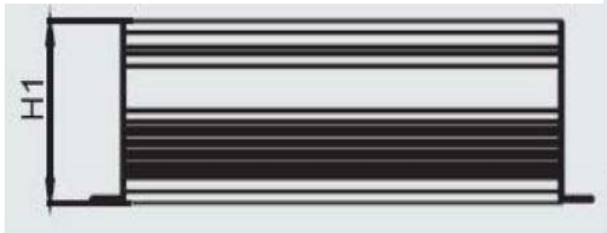

GGL Lamp Specs

RD Induction Lamp Dimensions

Wattage W	Voltage (VAC)	Current (A)	Frequency	THD	Power Factor	Input Power (W)	Case Temperature °C
70	120-277	0.62-0.27	50/60	≤10%	≥0.95	74	< 65
100		0.88-0.41				105	
150		1.11-0.48				158	
200		1.33-0.63				210	
250		1.76-0.8				263	
300		2.19-1.05				315	

Unit: inch

Wattage	Dim	70W	100w	150w	200w	250w	300w
Bracket Length	L1	9.45	10.63	14.09	16.5	17.17	19.69
Mounting Holes Spacing	L2	8.86	10.04	13.5	15.91	16.38	18.9
Couple Wiring Spacing	L3	7.85	9.42	12.53	14.93	15.83	18.35
Tube Diameter	D1	2.13	2.13	2.13	2.13	2.28	2.28
Lamp height	H	3.09	3.09	3.09	3.09	3.09	3.09
Bracket Width	W	1.18	1.18	1.18	1.18	1.18	1.57
Lamp Width	D2	7.09	8.54	11.57	13.94	14.84	17.36
Mounting Hole Radius	R	0.1	0.1	0.1	0.1	0.1	0.1

www.GetGreenLighting.com
 Induction Lighting Provider
 (614) 556-7118

G G L Ballast Specs

Induction Ballast Dimensions

70w-200w Profiled Aluminium Ballast

250w- 300w Die Casting Aluminium Ballast

Wattage	L1	L2	L3	W1	W2	R	H1
70W	6.19	6.63	6.98	2.38	4.11	0.1	1.89
100W	6.19	6.63	6.98	2.38	4.11	0.1	1.89
150W	7.44	7.91	8.39	2.76	4.72	0.1	2.09
200W	7.44	7.91	8.39	2.76	4.72	0.1	2.09
250W	5.91	12.56		6.67	7.46		2.97
300W	5.91	12.56		6.67	7.46		2.97