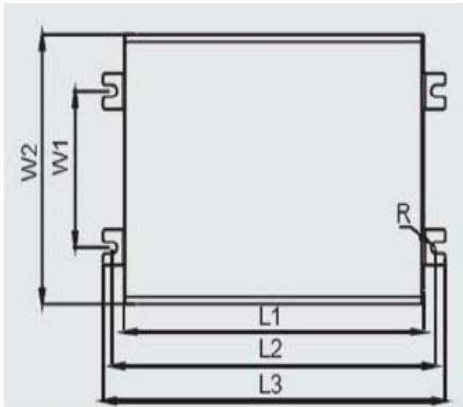

GGL Lamp Specs

RD Induction Lamp Dimensions

Wattage W	Voltage (VAC)	Current (A)	Frequency	THD	Power Factor	Input Power (W)	Case Temperature °C
70	120-277	0.62-0.27	50/60	≤10%	≥0.95	74	< 65
100		0.88-0.41				105	
150		1.11-0.48				158	
200		1.33-0.63				210	
250		1.76-0.8				263	
300		2.19-1.05				315	

Unit: inch

Wattage	Dim	70W	100w	150w	200w	250w	300w
Bracket Length	L1	9.45	10.63	14.09	16.5	17.17	19.69
Mounting Holes Spacing	L2	8.86	10.04	13.5	15.91	16.38	18.9
Couple Wiring Spacing	L3	7.85	9.42	12.53	14.93	15.83	18.35
Tube Diameter	D1	2.13	2.13	2.13	2.13	2.28	2.28
Lamp height	H	3.09	3.09	3.09	3.09	3.09	3.09
Bracket Width	W	1.18	1.18	1.18	1.18	1.18	1.57
Lamp Width	D2	7.09	8.54	11.57	13.94	14.84	17.36
Mounting Hole Radius	R	0.1	0.1	0.1	0.1	0.1	0.1

www.GetGreenLighting.com
 Induction Lighting Provider
 (614) 556-7118

G G L Ballast Specs

Induction Ballast Dimensions

70w-200w Profiled Aluminium Ballast

250w- 300w Die Casting Aluminium Ballast

Wattage	L1	L2	L3	W1	W2	R	H1
70W	6.19	6.63	6.98	2.38	4.11	0.1	1.89
100W	6.19	6.63	6.98	2.38	4.11	0.1	1.89
150W	7.44	7.91	8.39	2.76	4.72	0.1	2.09
200W	7.44	7.91	8.39	2.76	4.72	0.1	2.09
250W	5.91	12.56		6.67	7.46		2.97
300W	5.91	12.56		6.67	7.46		2.97